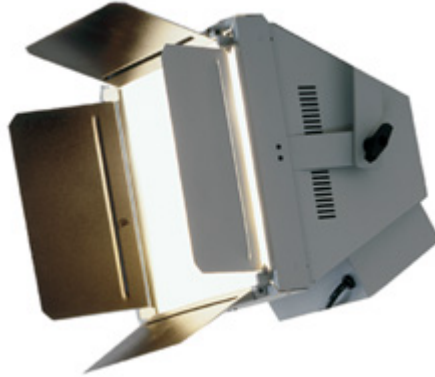

Buhlite 150 Watt Low-Energy SoftCube SC-150-4K

Product Description:

The SC-150-4K Buhlite softcube is a portable lightweight softlight design for TV/Video applications. The softcube creates dramatic on camera lighting effects using a revolutionary low energy lamp technology. Your clients will sparkle with a youthful on-camera look, without the discomfort of heat SEEING IS BELIEVING! Buhls softcube can be easily mounted to office ceilings, table tops or lighting stands with plug and show convenience ideal for teleconferencing broadcasts, corporate training, interviews and location lighting.

Features:

- Superior Buhl Optics
- Efficient, low energy 150W low heat
- Constant color - holds 3000 Kelvin color temperature with no color shifts
- 10,000 hour lamp life (bases on 40 hours per week)
- Portable design - Lightweight, weighs less than 12 lbs.
- Sets up in seconds
- Built-in diffuser and barn door for total light control